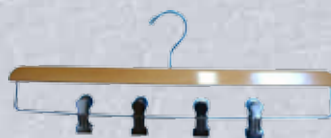

Galt Display Rack Company Ltd

141 Savage Drive, Cambridge, Ontario, Canada N1T 1S5

Phone: 519.623.0430 Fax: 519.623.4638

Toll Free: 1.800.461.3892

www.galtdisplayrack.com

for more information, info@galtdisplayrack.com

Galt Display Rack
company limited