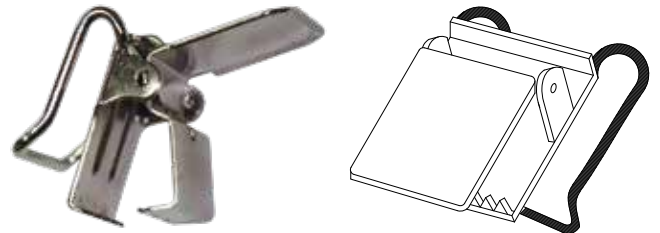

- *Lighter gauge for shaped rugs*
- *Safely secures your carpet and rug products*
- *Available for bulk purchase*

AREA RUG CLIPS AND HANGERS

GD-89 Rug Clip

The GD-89 is a smaller area rug clip, which can be used for lighter mats or smaller rugs.

- *Smaller clip for lighter mats, rugs and carpet samples*
- *Safely secures your carpet and rug products*
- *Available for bulk purchase*

RG-600 Rug Clip

The RG-600 is a Rug Clip designed for hanging your area rugs and small carpets from your slat-wall.

- **Slat-wall clip for area rugs and small carpets**
- **Safely secures your carpet and rug products**
- **Available for bulk purchase**

GD-50 Rug Clip

The GD-50 is a Rug Clip designed to hang your area rugs and small carpets from flat bar or wire.

- **Designed for hanging from flat bars or wire**
- **Safely secures your carpet and rug products**
- **Available for bulk purchase**

AREA RUG CLIPS AND HANGERS

18000 Rug Hanger

The 18000 Rug Hanger is strong, well-constructed, 18" hardwood hanger that features a space-saving body, polished chrome hardware, and 4 strong steel clips. Finished with a double coating of lacquer to prevent splintering, these high quality, low cost hangers will last.