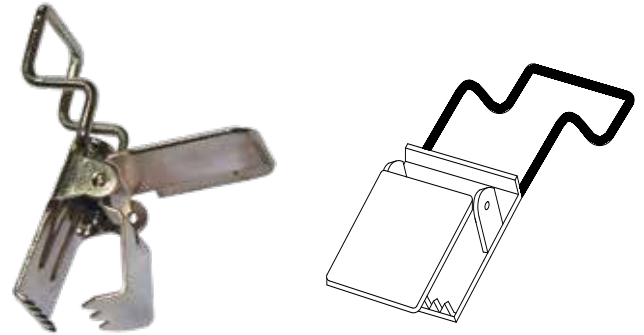

- *Safely secures your lighter carpet and rug products*
- *Available for bulk purchase*

GD-60 Rug Clip

The GD-60 is a lighter gauge area rug clip used for oval and shaped rugs. The hook on the clip allows it to be used on wire mesh panels.

- *Lighter gauge for shaped rugs*
- *Safely secures your carpet and rug products*
- *Available for bulk purchase*

AREA RUG CLIPS AND HANGERS

GD-89 Rug Clip

The GD-89 is a smaller area rug clip, which can be used for lighter mats or smaller rugs.

- *Smaller clip for lighter mats, rugs and carpet samples*
- *Safely secures your carpet and rug products*
- *Available for bulk purchase*

RG-600 Rug Clip

The RG-600 is a Rug Clip designed for hanging your area rugs and small carpets from your slat-wall.

- **Slat-wall clip for area rugs and small carpets**
- **Safely secures your carpet and rug products**
- **Available for bulk purchase**

GD-50 Rug Clip

The GD-50 is a Rug Clip designed to hang your area rugs and small carpets from flat bar or wire.